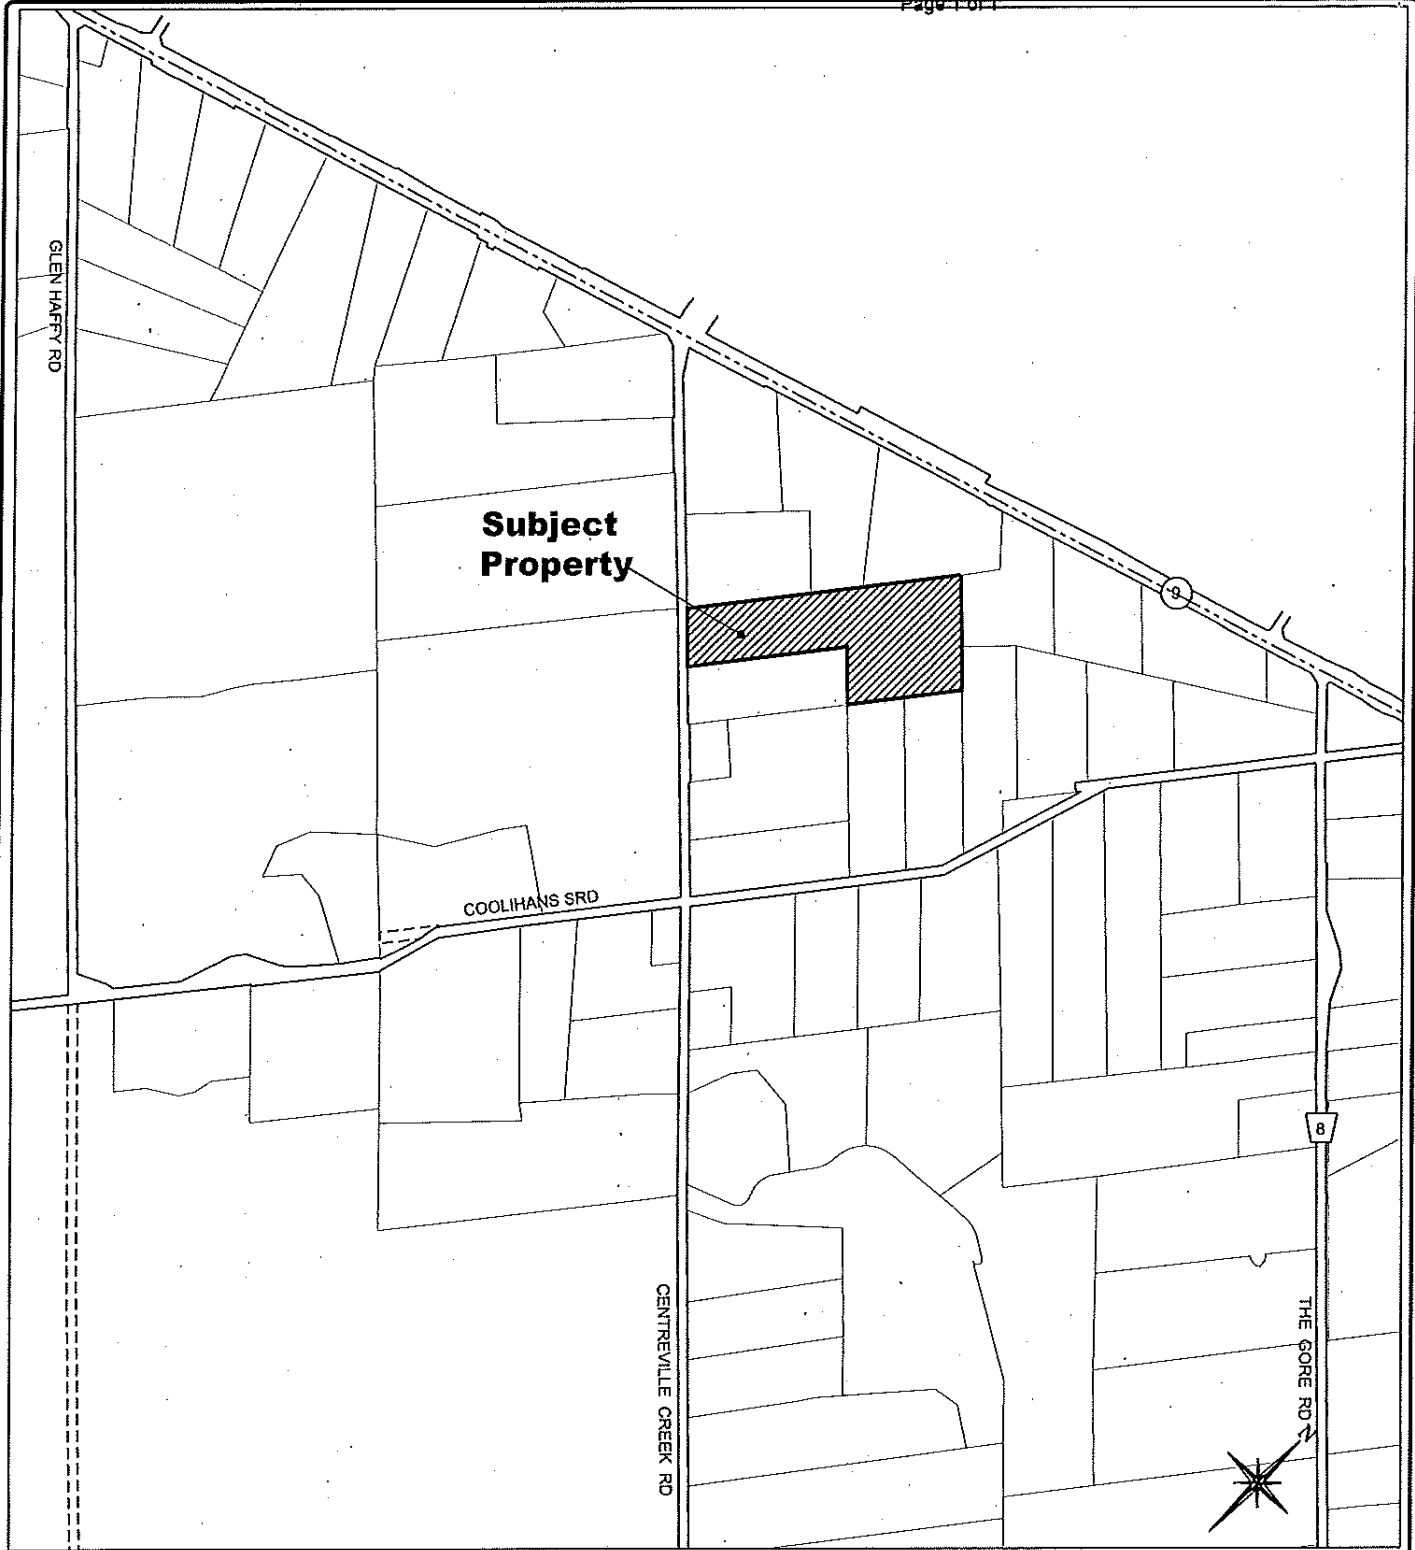

SCHEDULE A

**TO PLANNING & DEVELOPMENT REPORT
2010-024**

19179 CENTREVILLE CREEK ROAD
TOWN OF CALEDON
REGIONAL MUNICIPALITY OF PEEL

LOCATION MAP

Requested By:	S.D.	File No:	10-024
Provided By:	O.S.	Date:	Apr 8, 2010
Scale:	N.T.S.	Revised:	