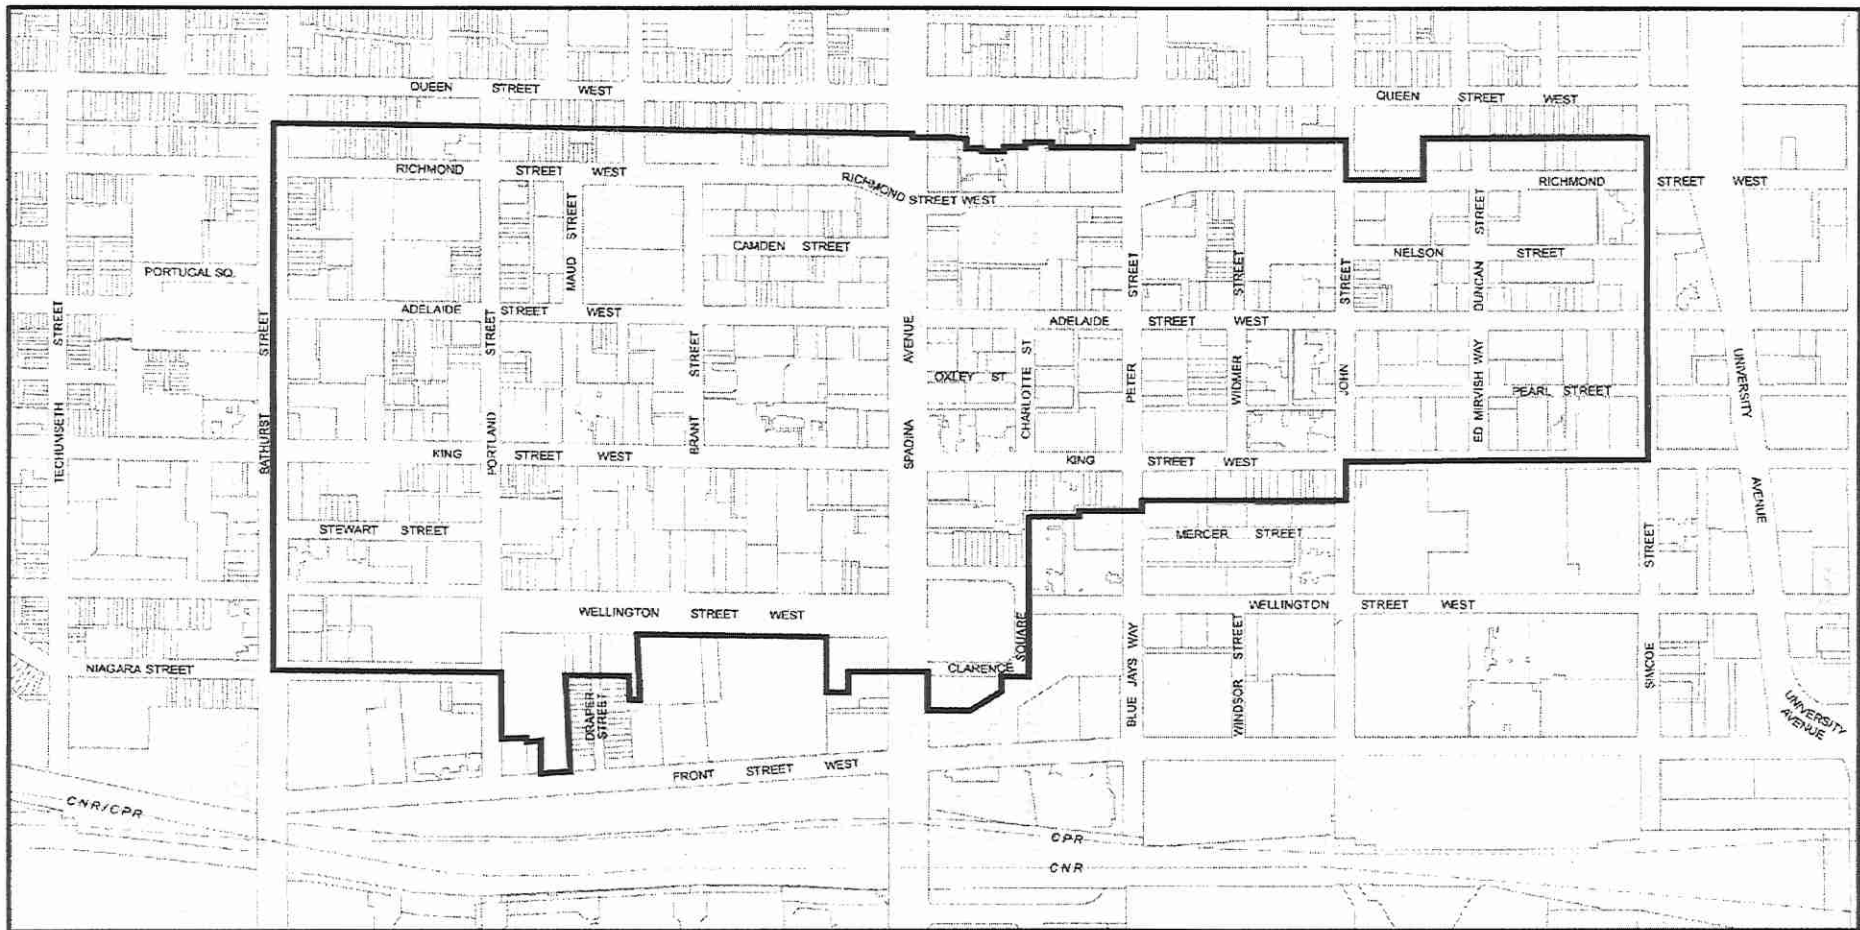

**TORONTO**  
Plan Area

King-Spadina  
Heritage Conservation District

 Plan Boundary

  
Not to Scale  
June 2017