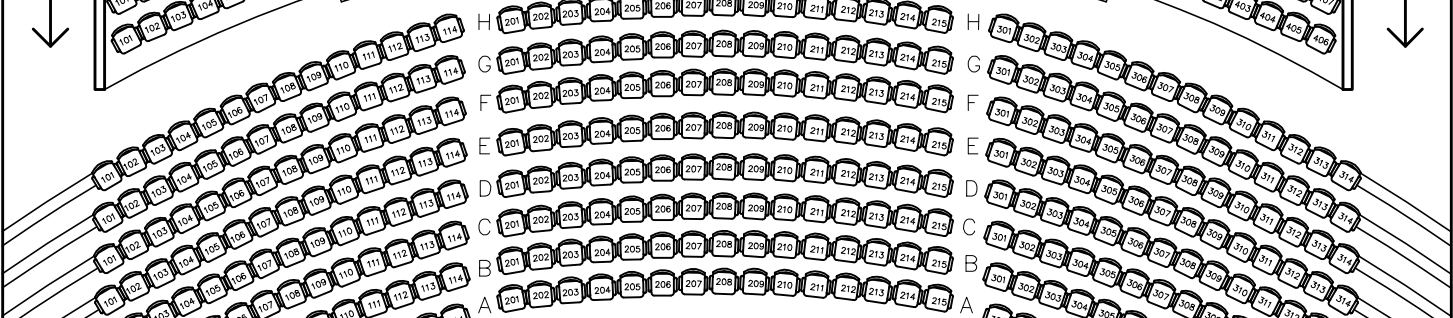

BALCONY

SEATS 101-108

SEATS 201-212

SEATS 301-312

SEATS 401-408

MEZZANINE

SEATS 201-215

SEATS 101-114

SEATS 301-314

ELGIN THEATRE

189 YONGE ST., TORONTO