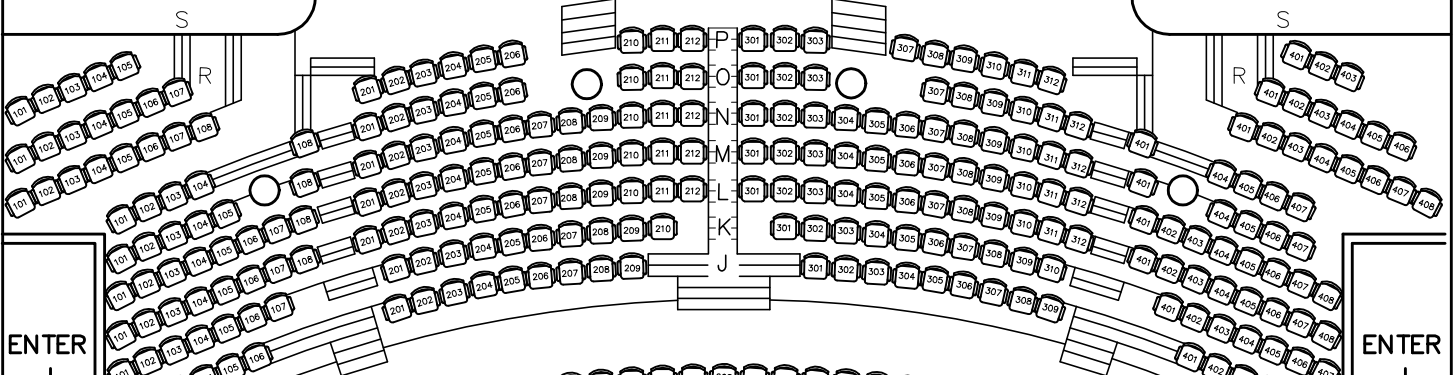

BALCONY

SEATS 101-108

SEATS 201-212

SEATS 301-312

SEATS 401-408

MEZZANINE

SEATS 201-215

SEATS 101-114

SEATS 301-314

ELGIN THEATRE

189 YONGE ST., TORONTO