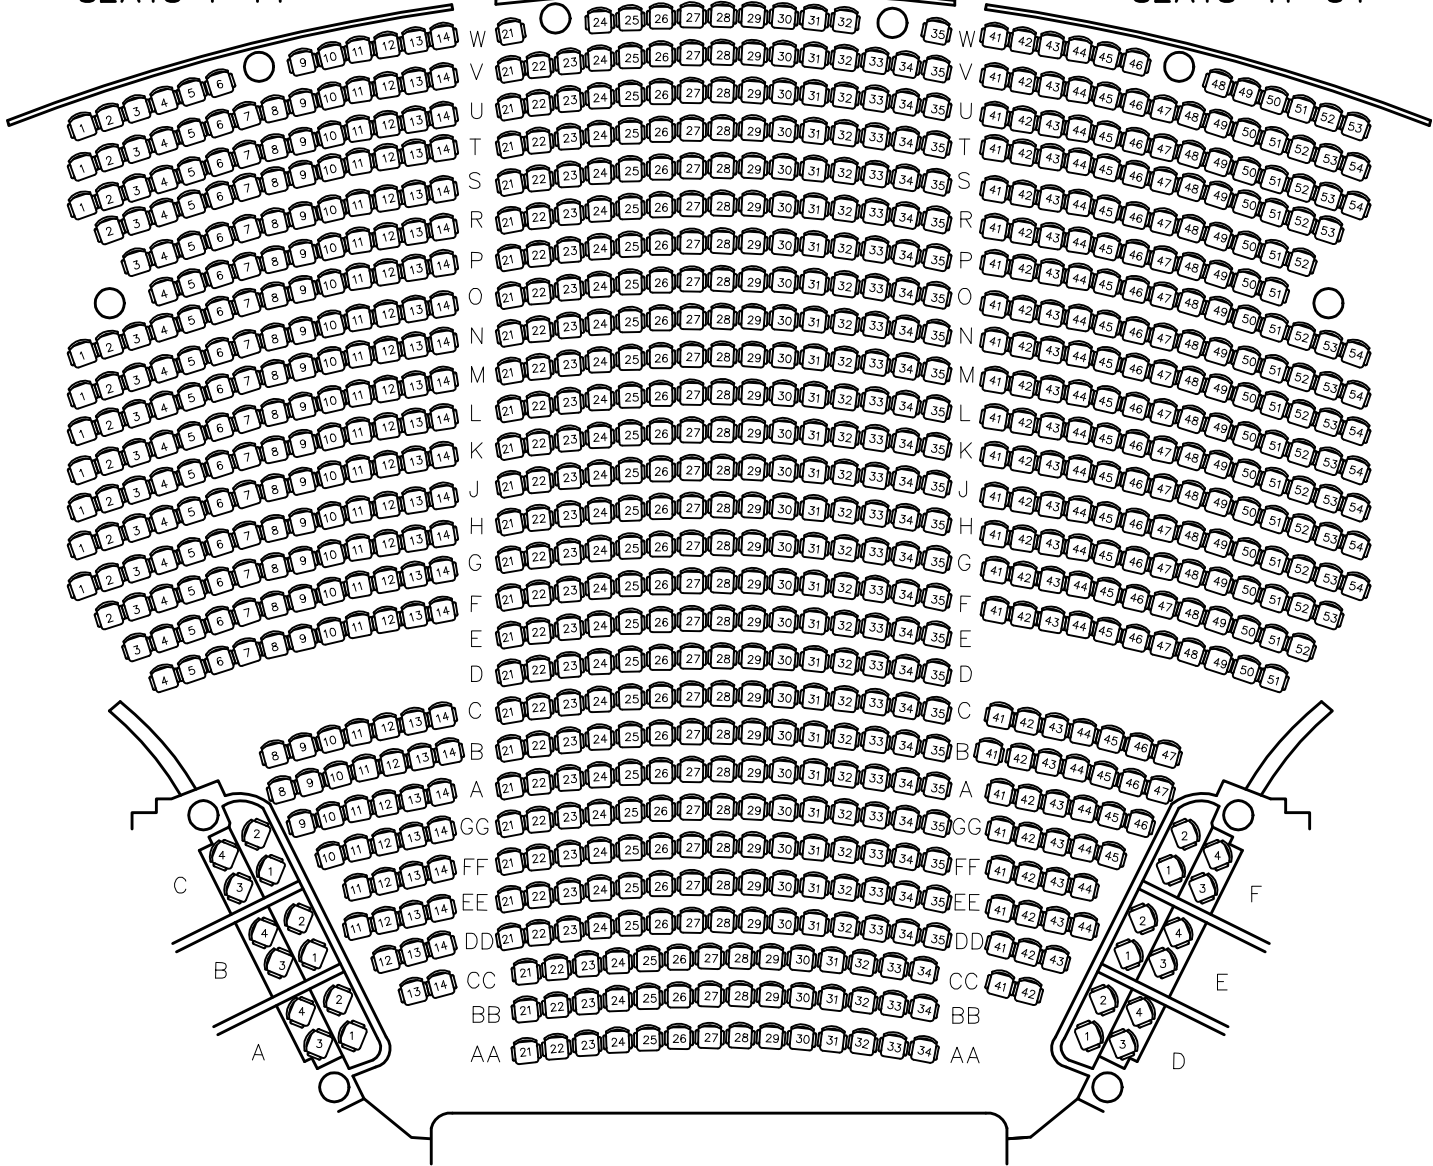

ENTRANCE

SEATS 21-35

SEATS 1-14

SEATS 41-54

ELGIN THEATRE ORCHESTRA

189 YONGE ST., TORONTO