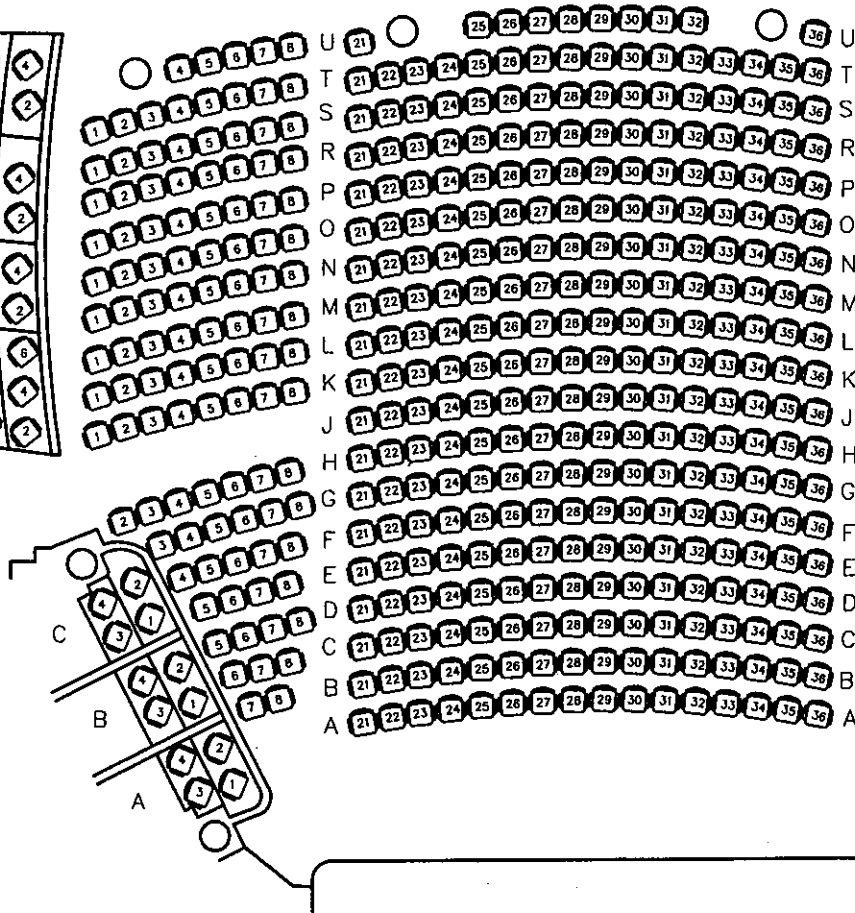

SEATS 1-8

SEATS 21-36

SEATS 41-48

WINTER GARDEN THEATRE  
ORCHESTRA